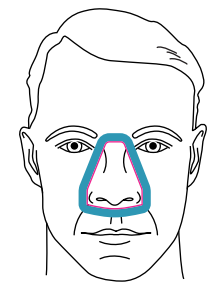

Sizing Gauge: Print at 100% and Cut on Pink Lines

ESON SMALL

ESON MEDIUM

ESON LARGE

Mask Reorder Codes	
400449	F&P Eson Mask Small
400450	F&P Eson Mask Medium
400451	F&P Eson Mask Large